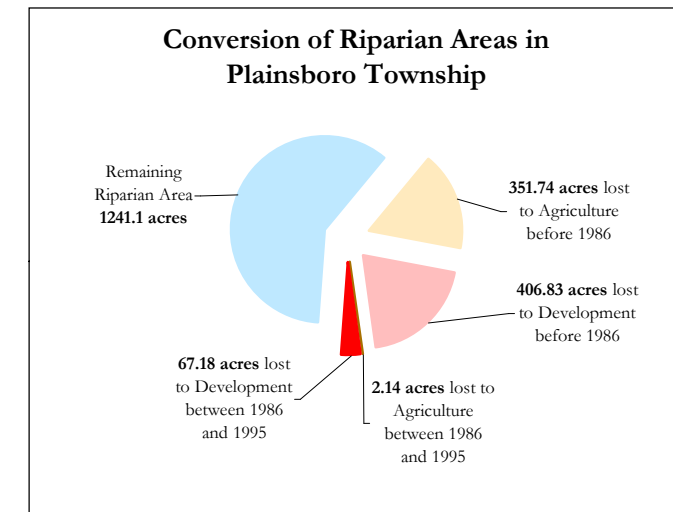

Riparian Area Conversion in Plainsboro Township

P. Sankalia, A.Rowan 7/03 - Data Source: New Jersey Department of Environmental Protection, Natural Resources Conservation Services & Upper Raritan Watershed Association. Although NJDEP data was used, this secondary map product has not been verified or authorized by the state.