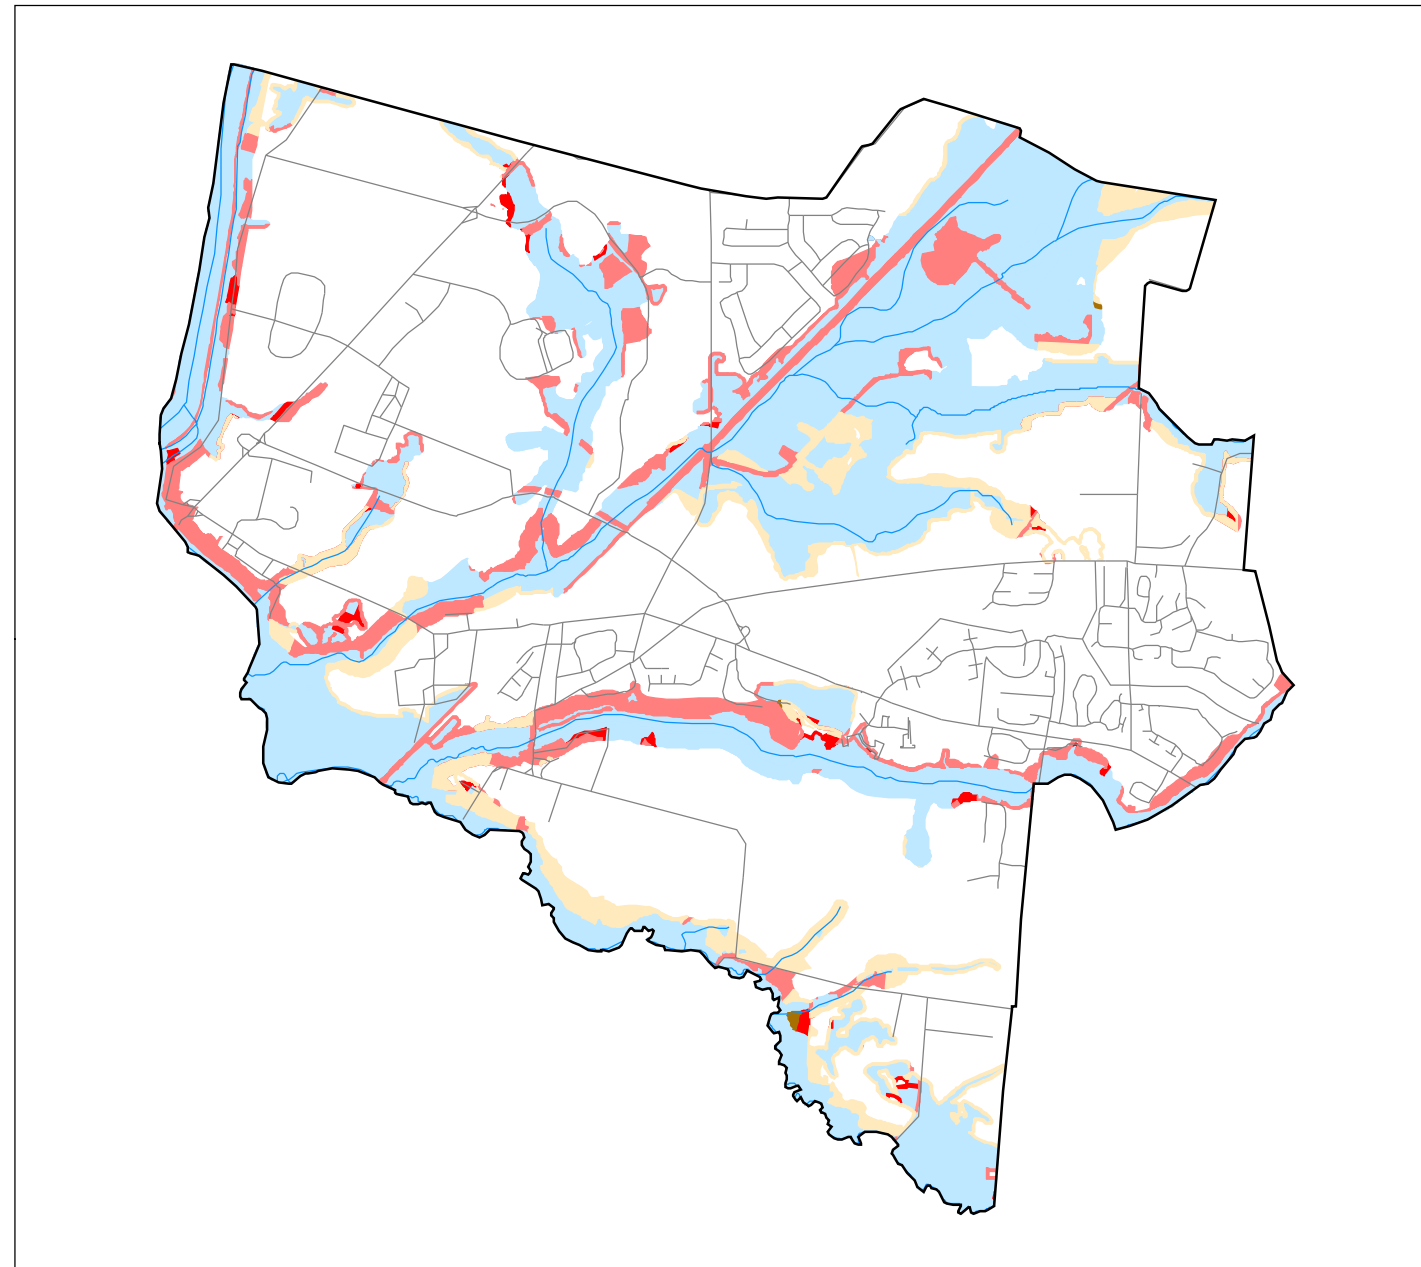

Riparian Area Conversion in Plainsboro Township

P. Sankalia, A.Rowan 7/03 - Data Source: New Jersey Department of Environmental Protection, Natural Resources Conservation Services & Upper Raritan Watershed Association. Although NJDEP data was used, this secondary map product has not been verified or authorized by the state.