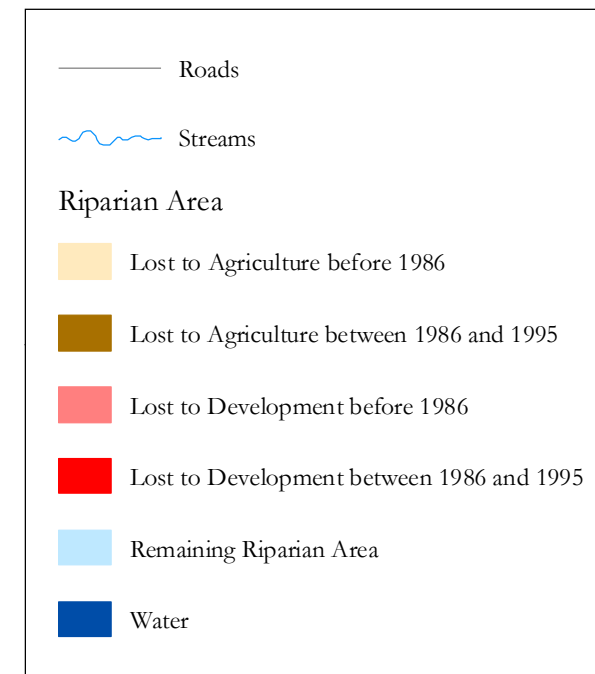

Riparian Area Conversion in Plainsboro Township

P. Sankalia, A.Rowan 7/03 - Data Source: New Jersey Department of Environmental Protection, Natural Resources Conservation Services & Upper Raritan Watershed Association. Although NJDEP data was used, this secondary map product has not been verified or authorized by the state.