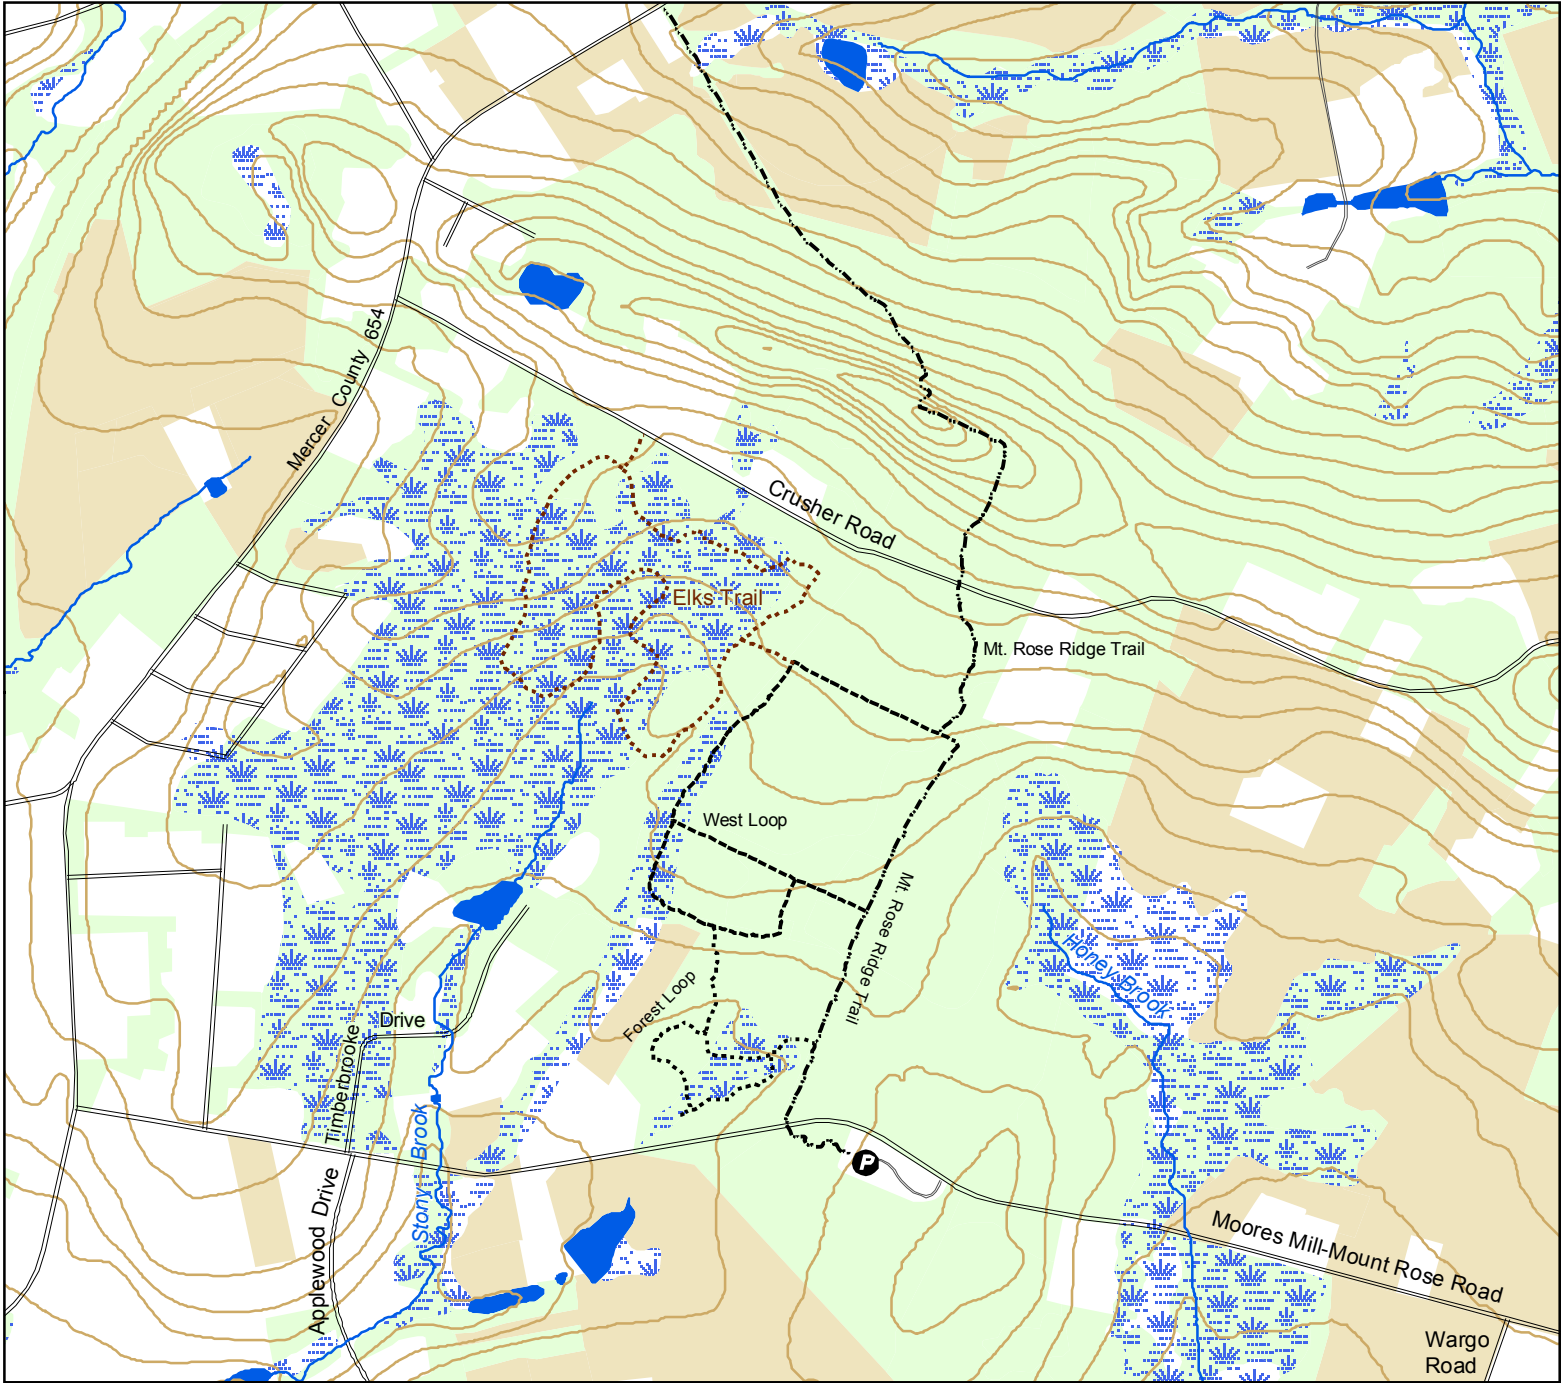

Trails on the Reserve - Mount Rose Area

Stony Brook-Millstone Watershed Association
 31 Titus Mill Rd, Pennington, NJ 08534
www.thewatershed.org